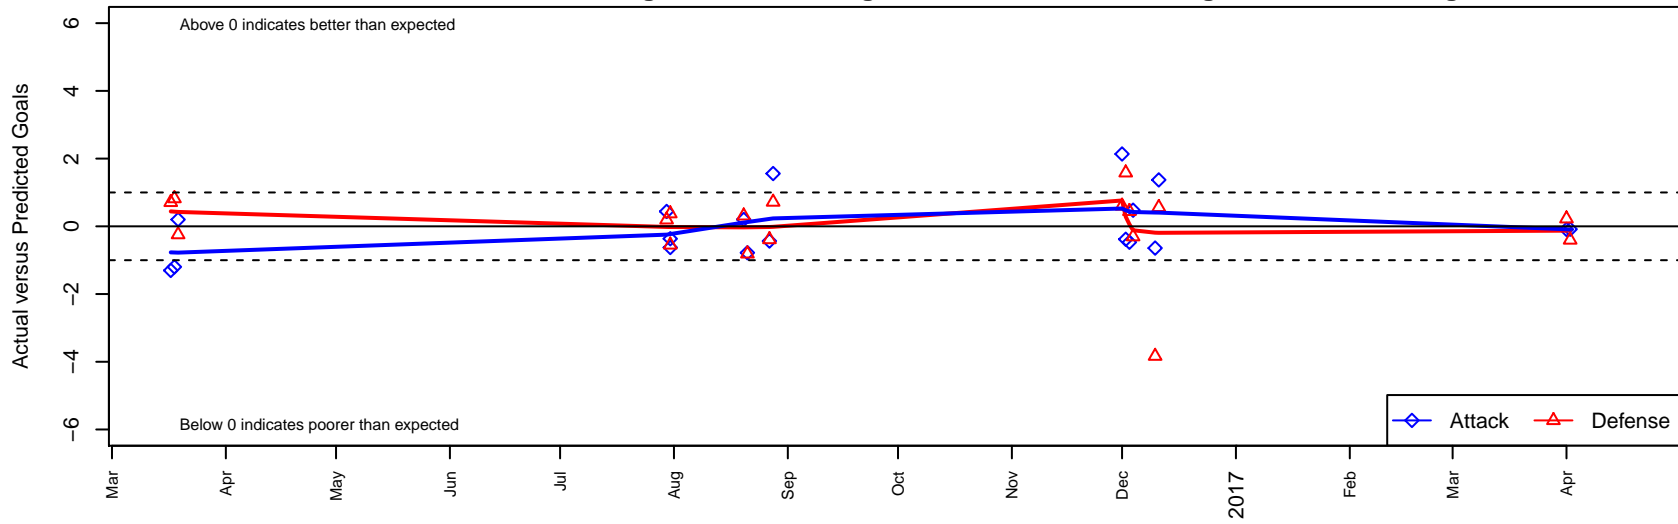

Beach FC Academy G00

, CAS
 G00 total strength=2284
 attack=206.34 defense=142.58

alt names used:
 Beach FC G00 Academy
 BEACH FC ACADEMY (CAS)
 Beach Academy (CA-S)

Venues played:
 2016 USYS National League U17
 2016 Surf Cup Super White U17
 2016 FWRL CAS G00

Beach FC Academy G00
 Dots are actual minus expected GF (blue circles) and GA (red triangles).
 Blue line is smoothed change in attack strength. Red is smoothed change in defense strength.

**attack and defense variance (black dot)
relative to other teams
and top 10 in region**

**attack and defense rating
relative to others at age
and all opponents in last 13 months**

**attack and defense rating
relative to others at age
and all opponents in last 13 months**

Performance relative to 13 month average

Performance relative to 13 month average

Distribution of opponents
 Red = Lose zone, Blue = Win zone, Green = Even
 Black line separates win/lose zones

lot. A=Neither has attack advantage, B=Opponent has both attack and defense advantage, C=Opponent has both attack and defense disadvantage, D=Both have