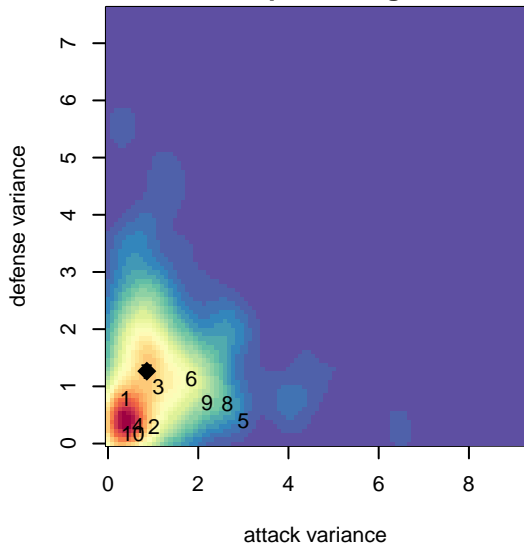

Beach FC Academy G00

, CAS
 G00 total strength=2284
 attack=206.34 defense=142.58

alt names used:
 Beach FC G00 Academy
 BEACH FC ACADEMY (CAS)
 Beach Academy (CA-S)

Venues played:
 2016 USYS National League U17
 2016 Surf Cup Super White U17
 2016 FWRL CAS G00

Beach FC Academy G00
 Dots are actual minus expected GF (blue circles) and GA (red triangles).
 Blue line is smoothed change in attack strength. Red is smoothed change in defense strength.

**attack and defense variance (black dot)
relative to other teams
and top 10 in region**

Performance relative to 13 month average

Distribution of opponents
 Red = Lose zone, Blue = Win zone, Green = Even
 Black line separates win/lose zones

lot. A=Neither has attack advantage, B=Opponent has both attack and defense advantage, C=Opponent has both attack and defense disadvantage, D=Both have