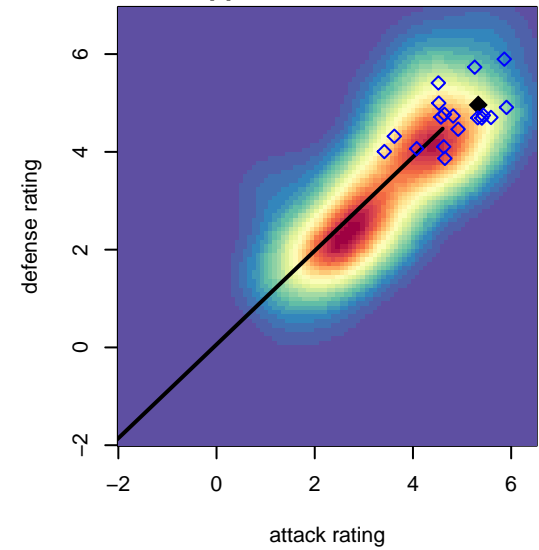

Beach FC Academy G00

, CAS
 G00 total strength=2284
 attack=206.34 defense=142.58

alt names used:
 Beach FC G00 Academy
 BEACH FC ACADEMY (CAS)
 Beach Academy (CA-S)

Venues played:
 2016 USYS National League U17
 2016 Surf Cup Super White U17
 2016 FWRL CAS G00

Beach FC Academy G00
 Dots are actual minus expected GF (blue circles) and GA (red triangles).
 Blue line is smoothed change in attack strength. Red is smoothed change in defense strength.

**attack and defense variance (black dot)
relative to other teams
and top 10 in region**

**attack and defense rating
relative to others at age
and all opponents in last 13 months**

**attack and defense rating
relative to others at age
and all opponents in last 13 months**

Performance relative to 13 month average

Performance relative to 13 month average

Distribution of opponents
 Red = Lose zone, Blue = Win zone, Green = Even
 Black line separates win/lose zones

lot. A=Neither has attack advantage, B=Opponent has both attack and defense advantage, C=Opponent has both attack and defense disadvantage, D=Both have