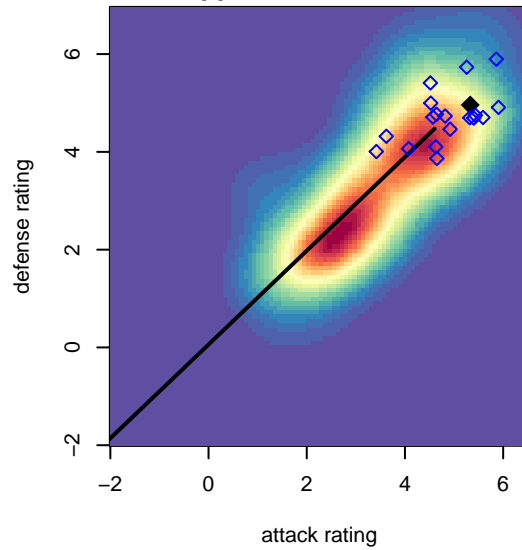

Beach FC Academy G00

, CAS
 G00 total strength=2284
 attack=206.34 defense=142.58

alt names used:
 Beach FC G00 Academy
 BEACH FC ACADEMY (CAS)
 Beach Academy (CA-S)

Venues played:
 2016 USYS National League U17
 2016 Surf Cup Super White U17
 2016 FWRL CAS G00

Beach FC Academy G00
 Dots are actual minus expected GF (blue circles) and GA (red triangles).
 Blue line is smoothed change in attack strength. Red is smoothed change in defense strength.

**attack and defense variance (black dot)
relative to other teams
and top 10 in region**

**attack and defense rating
relative to others at age
and all opponents in last 13 months**

**attack and defense rating
relative to others at age
and all opponents in last 13 months**

Performance relative to 13 month average

Performance relative to 13 month average

Distribution of opponents
 Red = Lose zone, Blue = Win zone, Green = Even
 Black line separates win/lose zones

lot. A=Neither has attack advantage, B=Opponent has both attack and defense advantage, C=Opponent has both attack and defense disadvantage, D=Both have